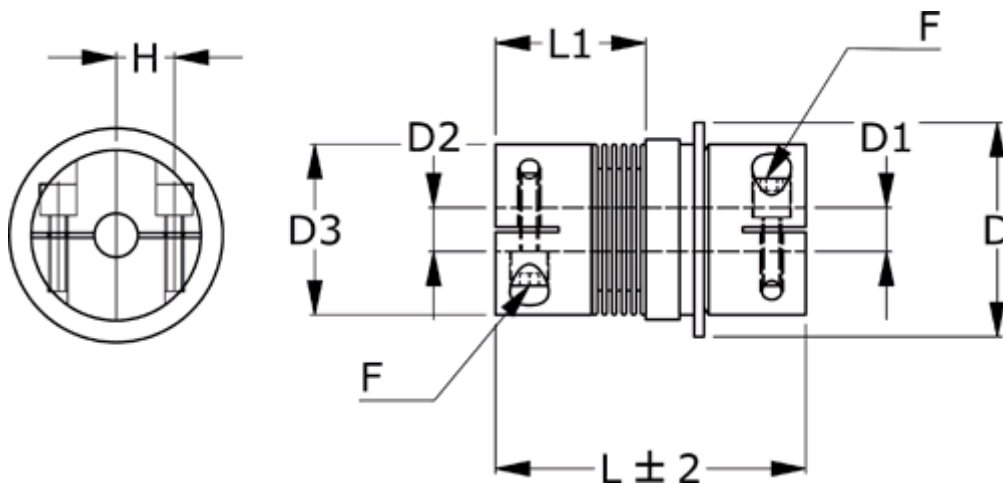

Article number: 335010020520809D2

Description: Safety coupling BKK 002 multiposition
Length 52 mm, bore 8/9 mm, TKn max 2 NM

Measures

D = 29

D1 = 9

D2 = 8

D3 = 25.0

F = M3

H = 9.0

L = 52

L1 = 27.0

Nom. torque NM (TKn) = 2NM overload torque range 2

Position engagement = C = Synchronous

s = 0.7